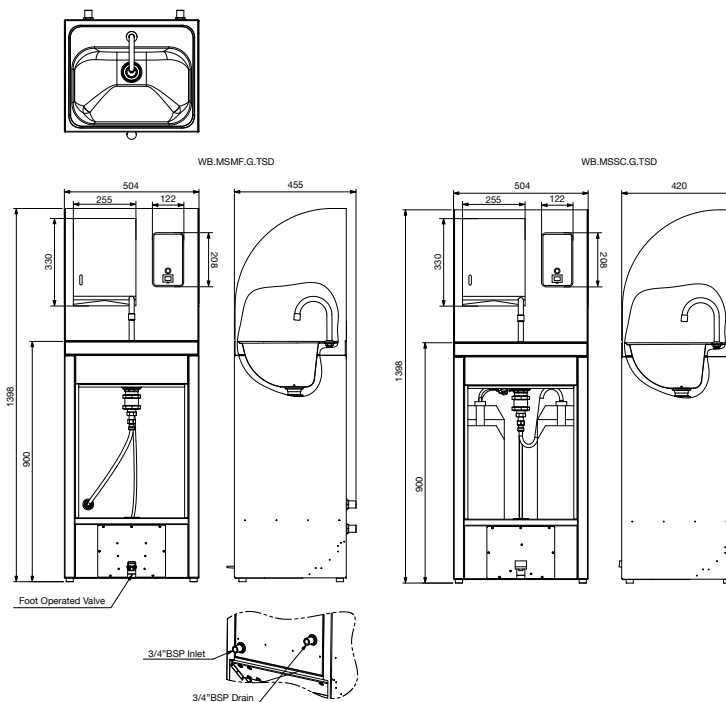

## Foot Operated Wash Basin

### Model: SPPL.WB.MSxx.G.yyy

- SPPL = Stoddart Plumbing Product
  - WB = Wash Basin
  - MSSC = Freestanding Self Contained
  - MSMF = Freestanding Mains water fed
  - G = Galvanised
  - TSD = Towel & Soap Dispenser
- eg.: for specification and ordering quote  
Code: SPPL.WB.MSSC.G.TSD

### Features and Benefits:

- Stainless steel hand washing basin with tap and stand included
- Hands free foot operation for hygienic hand washing
- No power connection required
- Self contained (SC) models include two 20 litre on board jerry cans. One for clean water and one for waste water. Water is fed using a foot operated pump
- Mains fed (MF) models include a mains connection and connection for drainage to a suitable drain. Water is fed by a foot operated valve
- Stands are fabricated from galvanised steel. They are an open base which houses visible plumbing and do not include the rear handle and castors (handle and castors available at an additional cost)
- Optional towel and soap dispensers are available to order at an additional cost, specified at time of order

### Specifications:

Construction: 1.2 Galvanized steel body with open shelf  
Foot operation tap for convenient and hygienic hand washing.

Model No.	L x W x H (mm)
SPPL.WB.MSSC.G.TSD	504 x 420 x 1398
SPPL.WB.MSMF.G.TSD	504 x 455 x 1398